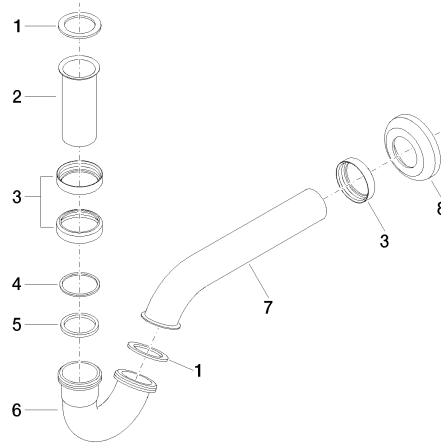

Siphon for bidet 1 1/4" - Brushed Durabronze (23kt Gold)

IMO

10 050 970

• rosette Ø 65 mm

Fits: IMO, LULU, MADISON, MEM, TARA,
CL.1, LISSÉ, VAIA, META, CYO

| | | |
|---|--------------------------------|---------------|
|  | Brushed Durabronze (23kt Gold) | 10 050 970-28 |
|  | Chrome | 10 050 970-00 |
|  | Brushed Platinum | 10 050 970-06 |
|  | Platinum | 10 050 970-08 |
|  | Durabronze (23kt Gold) | 10 050 970-09 |
|  | Dark Chrome | 10 050 970-19 |
|  | Light Gold | 10 050 970-26 |
|  | Brushed Light Gold | 10 050 970-27 |
|  | Matte Black | 10 050 970-33 |
|  | Brushed Bronze | 10 050 970-42 |
|  | Brushed Champagne (22kt Gold) | 10 050 970-46 |
|  | Champagne (22kt Gold) | 10 050 970-47 |
|  | Brushed Chrome | 10 050 970-93 |
|  | Brushed Dark Platinum | 10 050 970-99 |

Siphon for bidet 1 1/4" - Brushed Durabronz (23kt Gold)

10 050 970

mm [inches]

10 050 970

Parts for other finishes can be found here: [Chrome](#)

Spare parts list

| No. | Item Number | Name | Quantity used | Delivery time |
|-----|-----------------|---------|---------------|---------------|
| 1 | 09 14 05 018 90 | seal | 2 | 2 |
| 2 | 09 28 23 011-28 | pipe | 1 | 20 |
| 3 | 09 23 30 021-28 | nut | 3 | 20 |
| 4 | 09 14 20 006 90 | seal | 1 | 2 |
| 5 | 09 14 05 027 90 | seal | 1 | 2 |
| 6 | 09 28 23 029-28 | pipe | 1 | 20 |
| 7 | 09 28 23 013-28 | pipe | 1 | 20 |
| 8 | 09 27 01 013-28 | rosette | 1 | 20 |